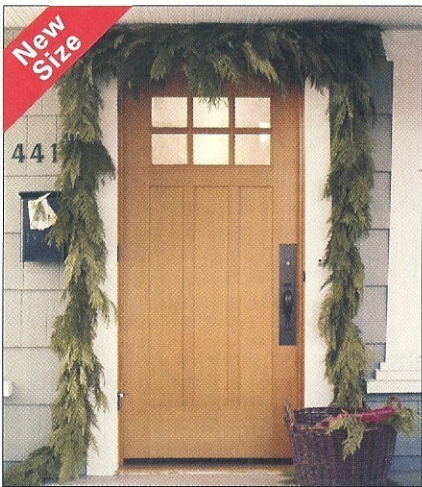

$ **17.00** G3

Season's Greetings Garland

ITEM ORDER NAME
G3 WESTERN CEDAR GARLAND

1. Ten-feet of gorgeous garland
   - Fragrant fresh-cut western cedar
2. (2 garlands pictured)

Celebration Centerpiece

ITEM ORDER NAME
C5 CENTERPIECE

- Cedar, noble fir, pine and berried juniper
- Natural and snowy pine cones in separate, moisture-proof bag
- Arranged in oasis block and bowl