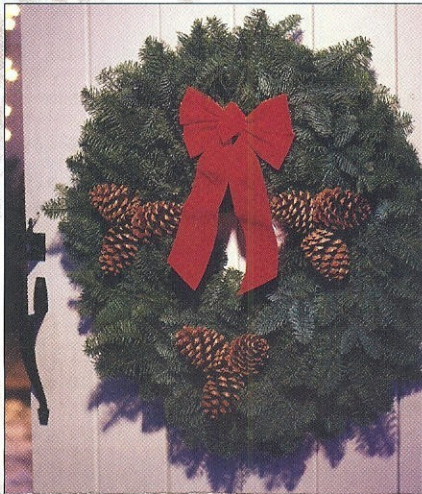

$ **25.00** W3

Winter Wonderland Wreath

ITEM ORDER NAME
W3 28" NOBLE FIR WREATH

- Our largest, most dramatic noble fir wreath
- Pre-tied red velvet water repellent bow in separate bag
- Natural pine cones in separate, moisture-proof bag

Deck The Halls Door Swag

ITEM ORDER NAME
S4 DOOR SWAG

- The welcoming scent of fresh Pacific Northwest evergreens, noble fir, cedar and pine
- Approximately 22" wide by 30" long
- Pre-tied red velvet water repellent bow in separate bag
- Natural and snowy pine cones in separate, moisture-proof bag